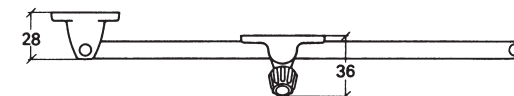

Casement stay ASSA 202 and 220, for inward-opening windows, sash width min 500 mm.

Door holder 520

Casement stay 225 & 230

Sash width	Item no	Opening angel	Dim A mm	Dim B mm
next to 500	225	approx 80°	95	75
over 500	230	approx 80°	170	75

Casement stay 202 & 220

Sash width	Item no	Opening angel	Dim A mm	Dim B mm
next to 500	202	approx 80°	95	75
over 500	220	approx 80°	190	75

ASSA[®]
ASSA ABLOY

ASSA OEM AB
Box 121 99
402 42 Göteborg
Tel. 031-704 40 00
info.gbg@assaoem.se
www.assaoem.se