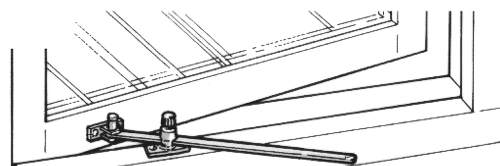

ASSA[®]
ASSA ABLOY

ASSA OEM AB
Box 121 99
402 42 Göteborg
Tel. 031-704 40 00
info.gbg@assaoem.se
www.assaoem.se

Fitting instructions

Door holder ASSA 520, for outward-opening door.

Casement stay ASSA 225 and 230, for outward-opening windows, sash width min 500 mm.

Casement stay ASSA 202 and 220, for inward-opening windows, sash width min 500 mm.

Door holder 520

Casement stay 225 & 230

Sash width	Item no	Opening angel	Dim A mm	Dim B mm
next to 500	225	approx 80°	95	75
over 500	230	approx 80°	170	75